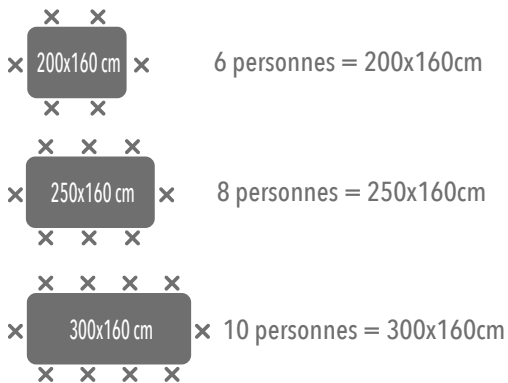

l'Ensoleillade®
PROVENCE 2025

CONSEILS D'ENTRETIEN DE NOS TISSUS

COTON

Faire tremper 10 heures minimum dans de l'eau froide. Sécher puis laver rapidement à 30°C avec un léger essorage (±400tr/min)

COTON ENDUIT

Nettoyer après utilisation à l'éponge avec de l'eau chaude. Si la tâche résiste, mettre sur l'éponge un peu de savon ou de l'eau de Javel diluée puis rincer. Et une fois par an, à peu près, passer à la machine à 30°C, lessive liquide, pas d'assouplissant et pas d'essorage. Repasser sur l'envers, cela reconduit les propriétés de l'enduction.

CARE ADVICE FOR OUR FABRICS

COTTON

Soak overnight in cold water. Let it dry then wash it quickly at 30°C with a light spin. (about 400 turns).

COATED COTTON

Sponge clean with warm water after use. If the stain resists: put a little soap or diluted bleach on the sponge, then rinse. About once a year, put in the washing machine at 30°C, liquid detergent, no softening and no spinning. Iron on the reverse side, this renews the properties of the coating.

**Possibilité de sur-mesure pour vos nappes
Tarifs spéciaux, nous consulter.
Possibility of tailor-made for your tablecloths
Specials prices, contact-us.**

Nous réalisons des torchons personnalisés sur étude à partir de 100 pièces.
On request, we can make customised tea towels from 100 pieces.

CM	INCHES (FEET)
Ø 160 cm	Ø 63in (5,25ft)
Ø 180 cm	Ø 70,9in (5,9ft)
Ø 220 cm	Ø 86,6in (7,2ft)
100x100 cm	39,4 x 39,4 in (3.28 x 3.28 ft)
120x120 cm	47,2 x 47,2 in (3.93 x 3.93 ft)
120x160 cm	47,2 x 63 in (3.93 x 5.25 ft)
160x160 cm	63 x 63 in (5.25 x 5.25 ft)
200x160 cm	78,7 x 63 in (6.56 x 5.25 ft)
250x160 cm	98,4 x 63 in (8.2 x 5.25 ft)
300x160 cm	118 x 63 in (9.84 x 5.25 ft)
350x160 cm	138 x 63 in (11.48 x 5.25 ft)

N.B. : Pensez que tous les tissus en coton perdent 5cm lorsqu'ils sont enduits. (Coated Fabrics lose 2in).
Toutes nos nappes sont ourlées en 1cm